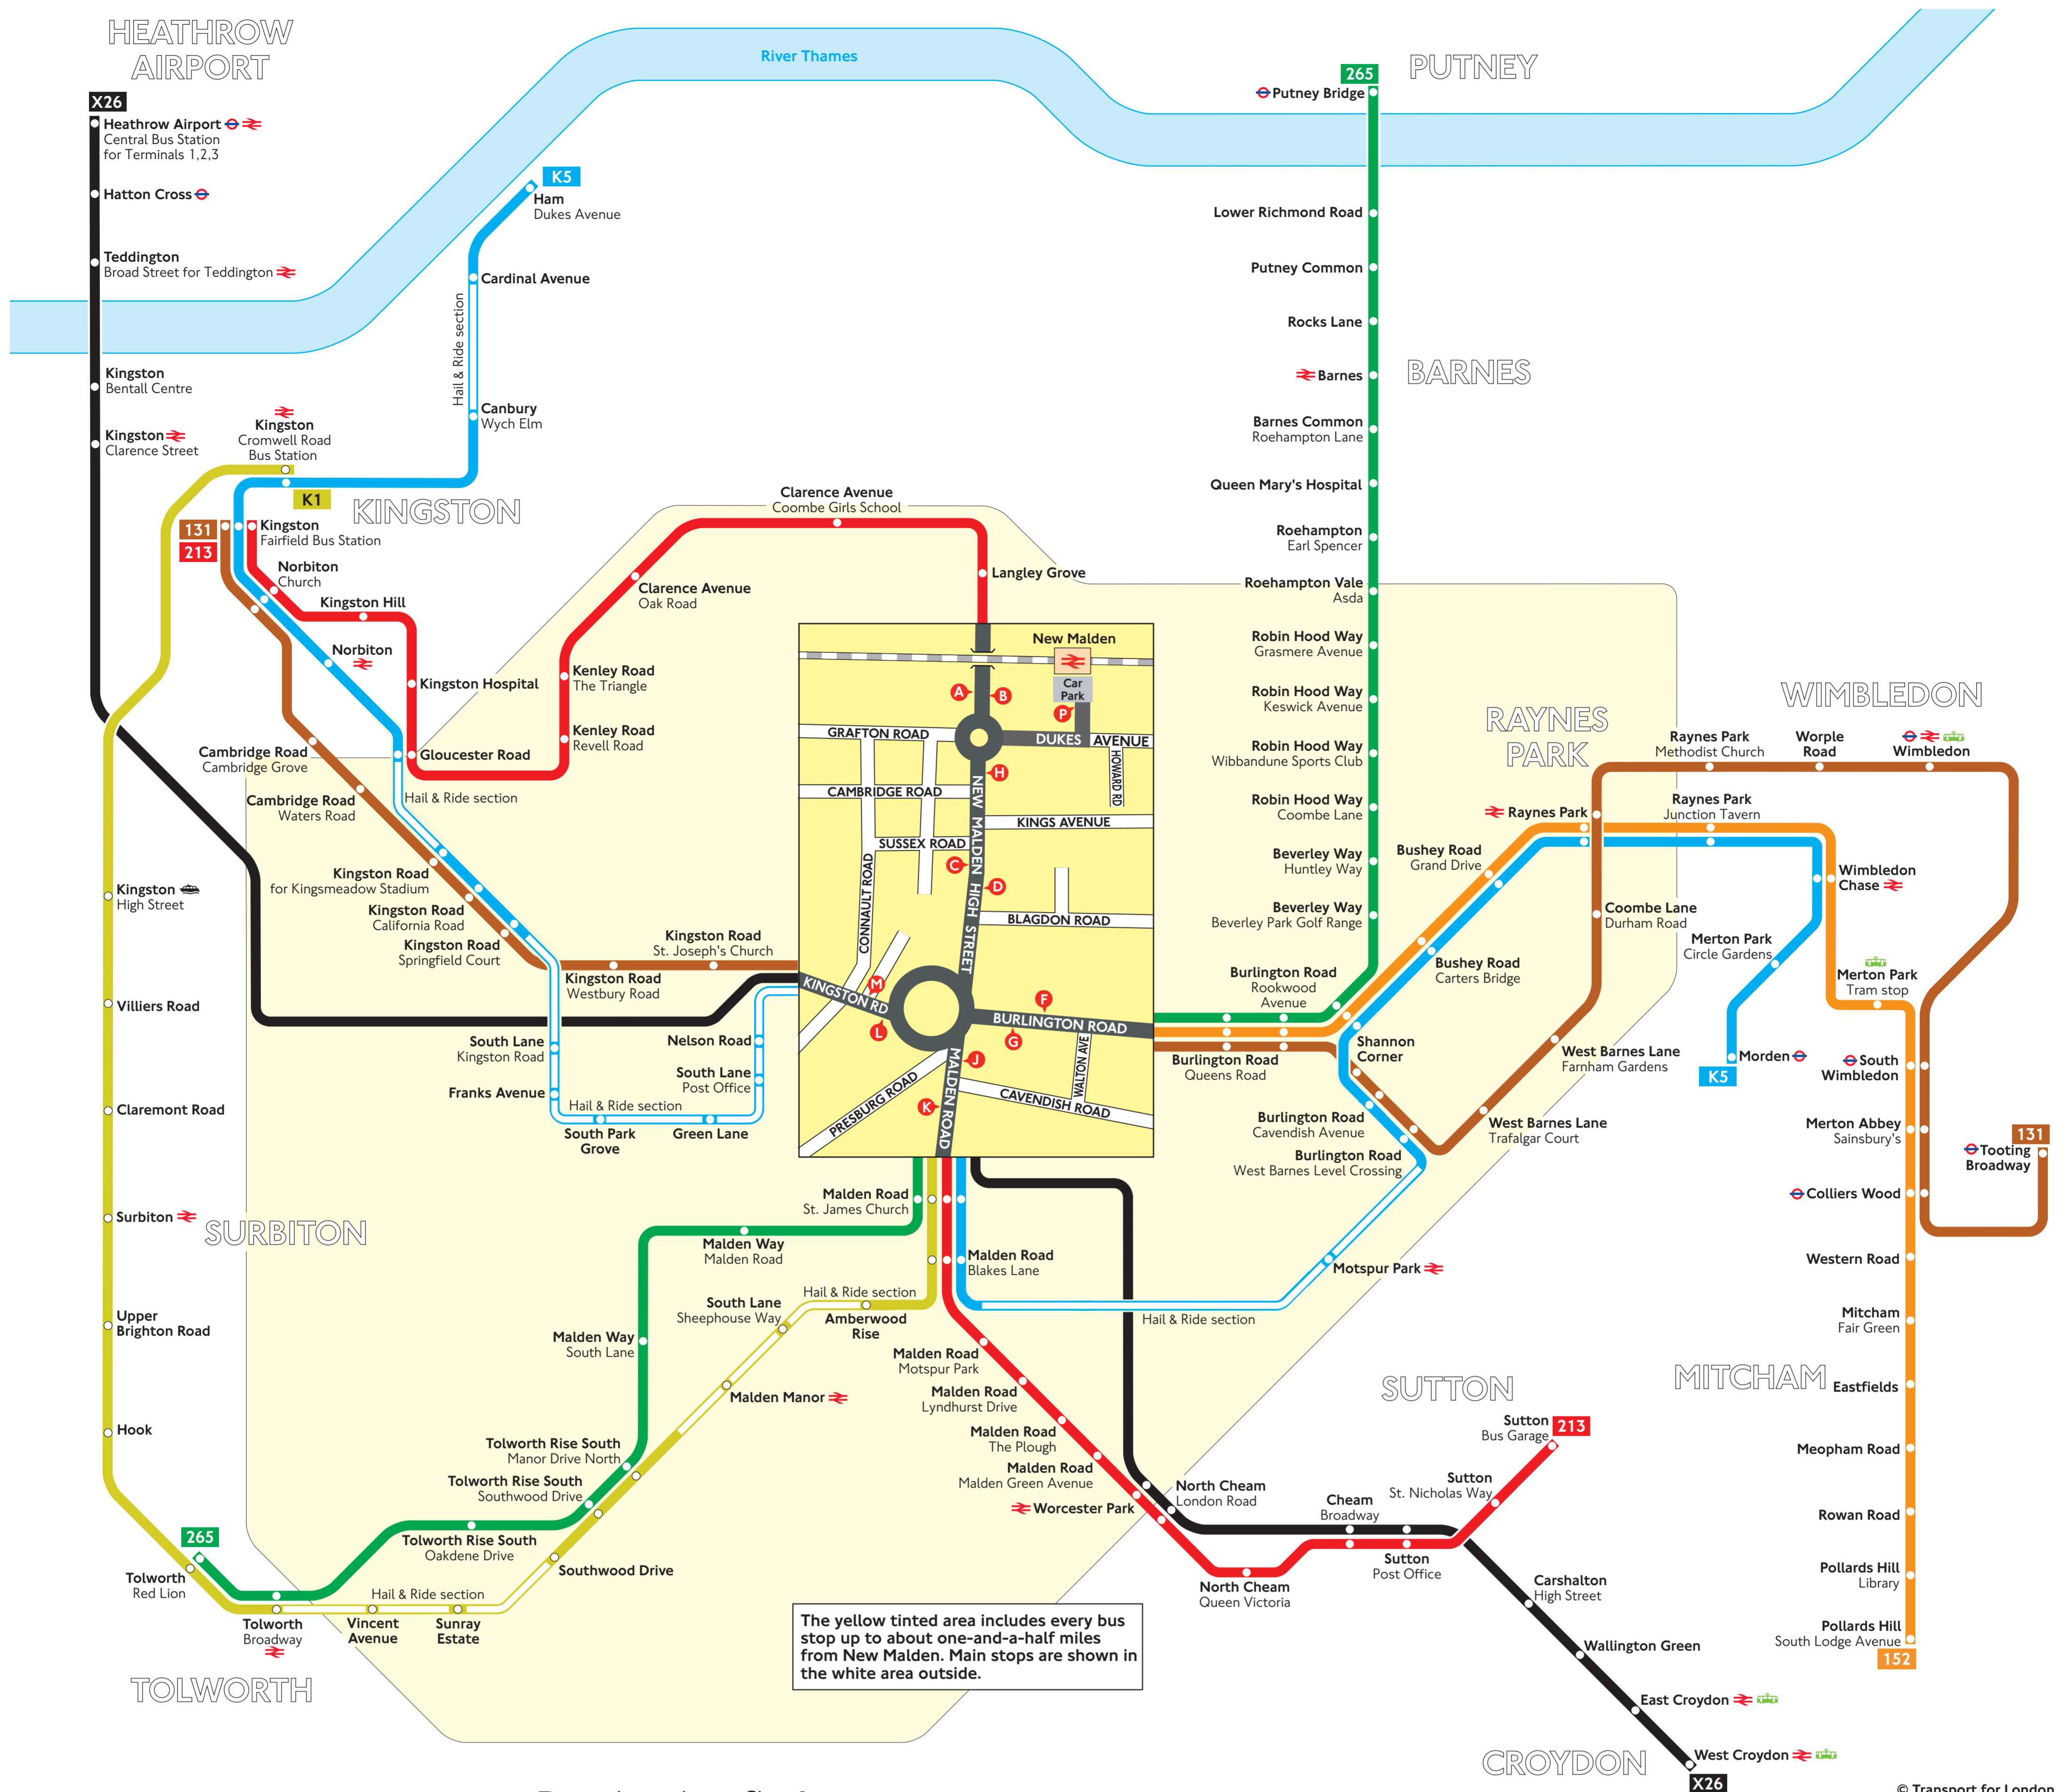

Buses from New Malden

The yellow tinted area includes every bus stop up to about one-and-a-half miles from New Malden. Main stops are shown in the white area outside.

- Key**
- 131 Day buses in black
 - N87 Night buses in blue
 - Connections with Underground
 - Connections with National Rail
 - Connections with river boats
 - Connections with Tramlink
 - Mondays to Saturdays except evenings
 - Limited Stop

Red discs show the bus stop you need for your chosen bus service. The disc **A** appears on the top of the bus stop in the street (see map of town centre in centre of diagram).

Route finder

Day buses

Bus route	Towards	Bus stops
131	Kingston	G L
152	Pollards Hill	F
213	Kingston	A C K
	Sutton	B D J
265	Putney Bridge	F K
	Tolworth	G J
K1	Kingston	D H J P
K5	Ham	K L
	Morden	I M
X26	Heathrow Airport	L
	West Croydon	J

Night buses

Bus route	Towards	Bus stops
N87	Aldwych	F M
	Kingston	G L
N213	Kingston	A C K
	West Croydon	B D J

Destination finder

Destination	Bus routes	Bus stops
A Aldwych	N87	F M
B Barnes	265	F K
C Cambridge Road	131	G L
D Kingston Hill	213, N213	A C K
E East Croydon	X26	J
F Franks Avenue	K5	K L
G Gloucester Road	213, N213	A C K
H Ham Dukes Avenue	K5	K L
I Morden	131, N87	F M
J West Croydon	X26	J
K Kingston	K1	D H J P
L Heathrow Airport	X26	L
M Malden Manor	K1	D H J P
N Nelson Road	K5	K L
O Queen Mary's Hospital	265	F K
P Pollards Hill	152	F
Q Queen Mary's Hospital	265	F K
R Raynes Park	131, N87	F M
S Shannon Corner	131, N87	F M
T Teddington	X26	L
U Upper Brighton Road	131, N87	F M
V Vauxhall	N87	F M
W Waddon	N213	B D J
X Heathrow Airport	X26	L
Y York Road	131, N87	F M
Z Zetland Road	131, N87	F M

NEW MALDEN DR (KIN) TFL 11195.06.07 (T)

24 hour travel information
020 7222 1234

Textphone
020 7918 3015

Website
tfl.gov.uk

MAYOR OF LONDON

Transport for London