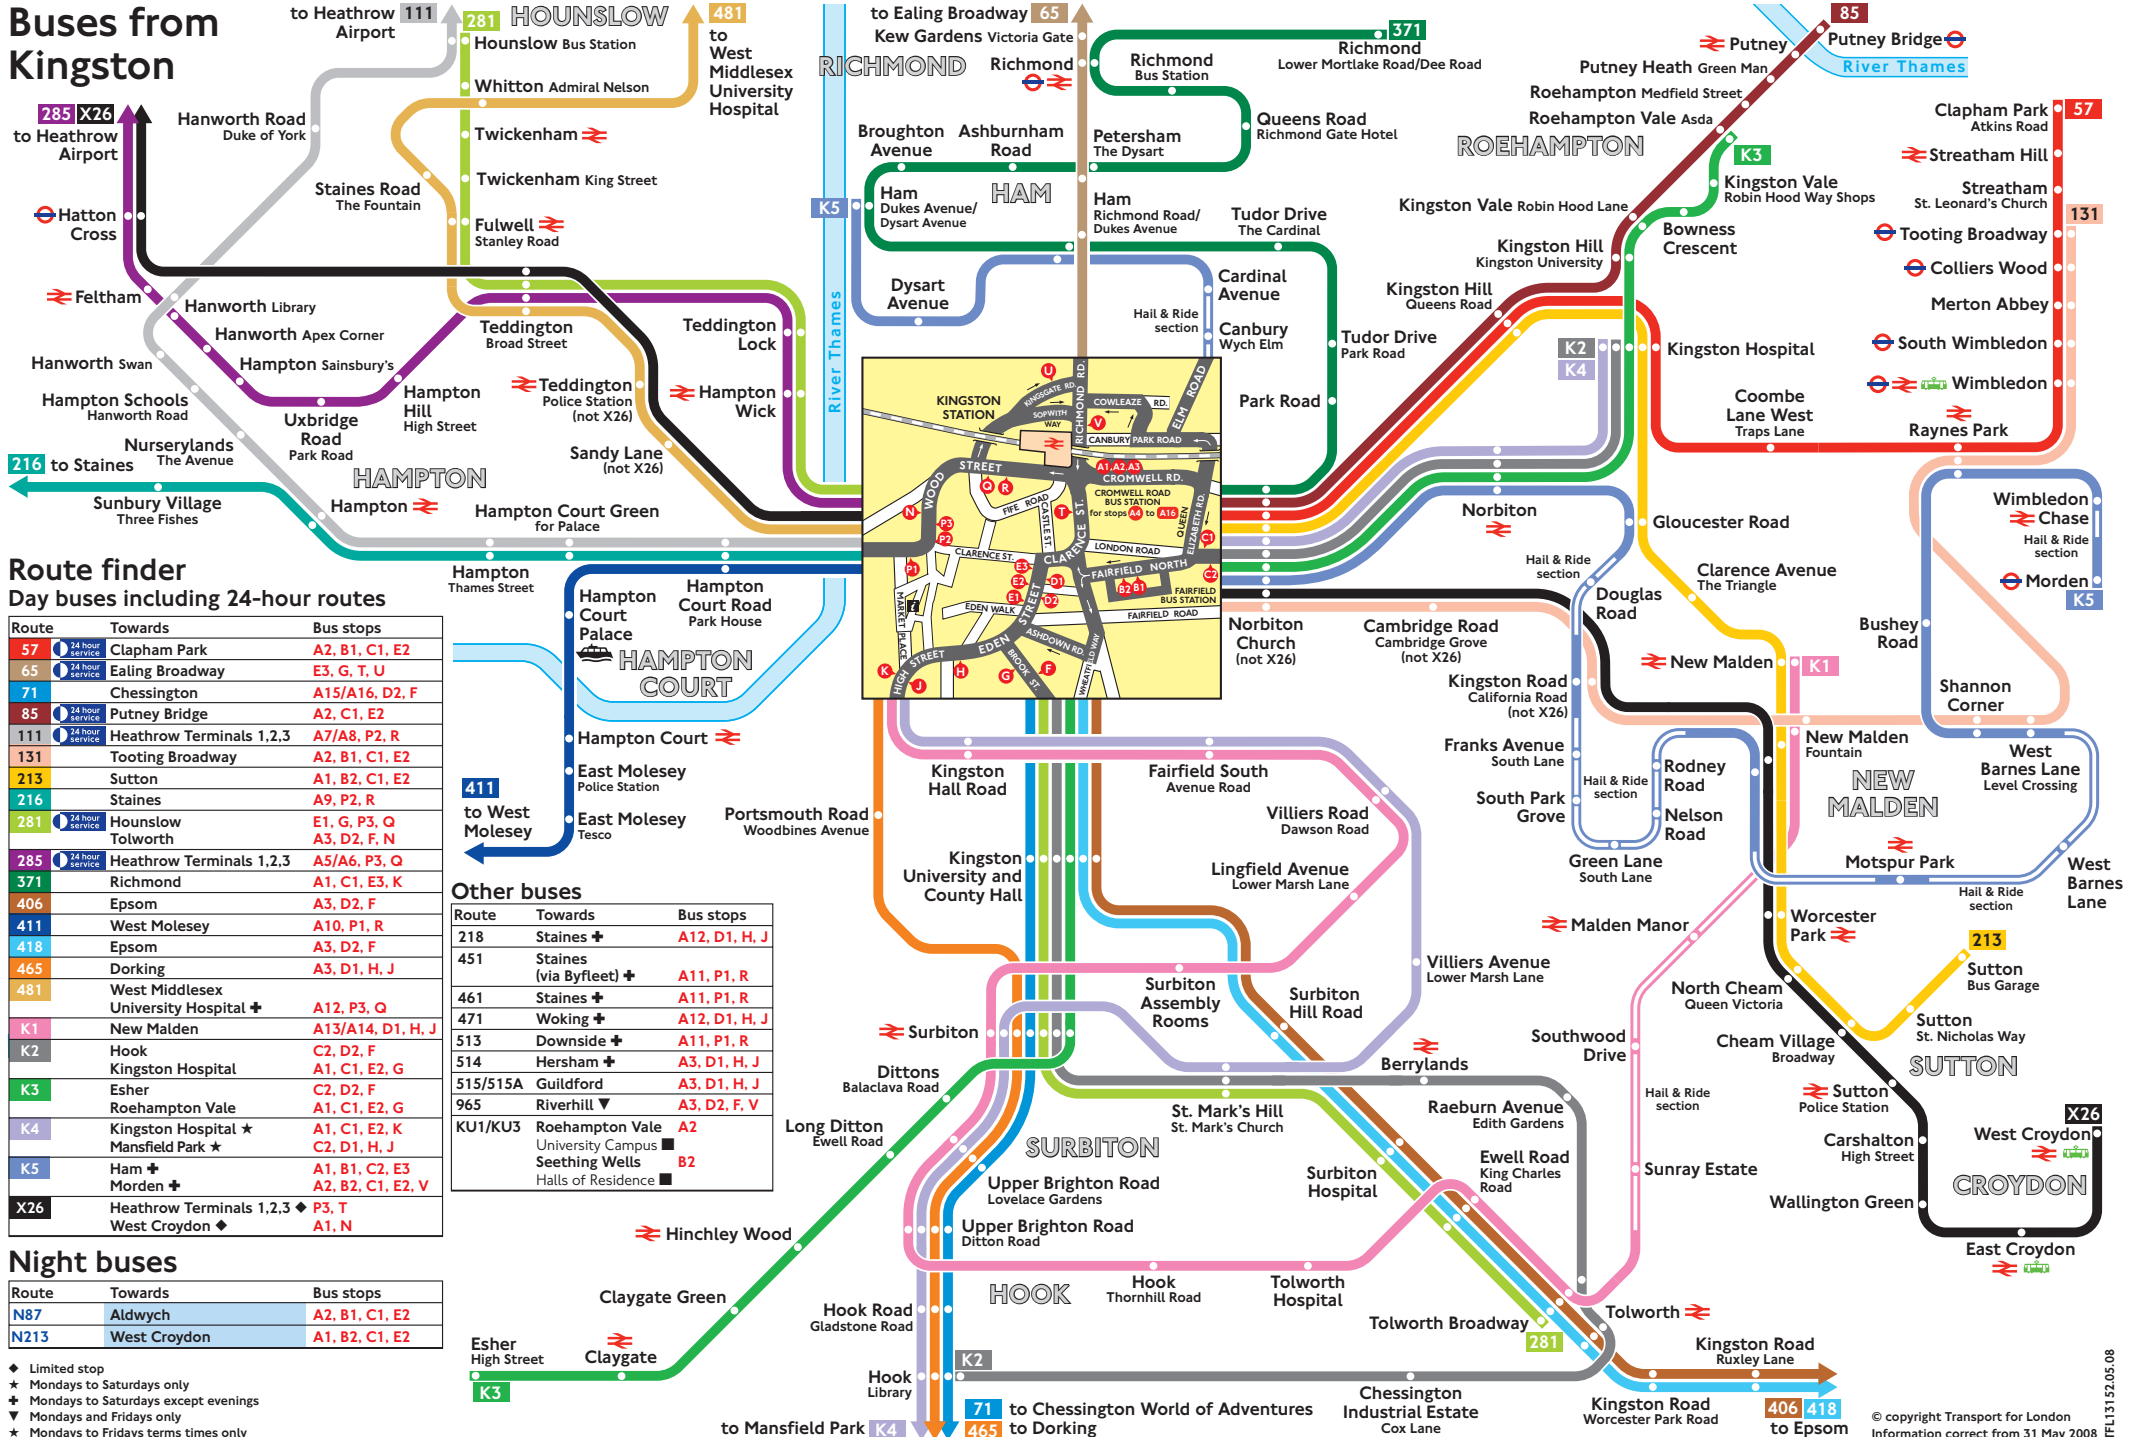

# Buses from Kingston

## Route finder

### Day buses including 24-hour routes

Route	Towards	Bus stops
57	Clapham Park	A2, B1, C1, E2
65	Ealing Broadway	E3, G, T, U
71	Chessington	A15/A16, D2, F
85	Putney Bridge	A2, C1, E2
111	Heathrow Terminals 1,2,3	A7/A8, P2, R
131	Tooting Broadway	A2, B1, C1, E2
213	Sutton	A1, B2, C1, E2
216	Staines	A9, P2, R
281	Hounslow Tolworth	E1, G, P3, Q A3, D2, F, N
285	Heathrow Terminals 1,2,3	A5/A6, P3, Q
371	Richmond	A1, C1, E3, K
406	Epsom	A3, D2, F
411	West Molesey	A10, P1, R
418	Epsom	A3, D2, F
465	Dorking	A3, D1, H, J
481	West Middlesex University Hospital	A12, P3, Q
K1	New Malden	A13/A14, D1, H, J
K2	Hook Kingston Hospital	C2, D2, F A1, C1, E2, G
K3	Esher Roehampton Vale	C2, D2, F A1, C1, E2, G
K4	Kingston Hospital Mansfield Park	A1, C1, E2, K C2, D1, H, J
K5	Ham Morden	A1, B1, C2, E3 A2, B2, C1, E2, V
X26	Heathrow Terminals 1,2,3 West Croydon	P3, T A1, N

### Other buses

Route	Towards	Bus stops
218	Staines	A12, D1, H, J
451	Staines (via Byfleet)	A11, P1, R
461	Staines	A11, P1, R
471	Woking	A12, D1, H, J
513	Downside	A11, P1, R
514	Hersham	A3, D1, H, J
515/515A	Guildford	A3, D1, H, J
965	Riverhill	A3, D2, F, V
KU1/KU3	Roehampton Vale University Campus Seething Wells Halls of Residence	A2 B2